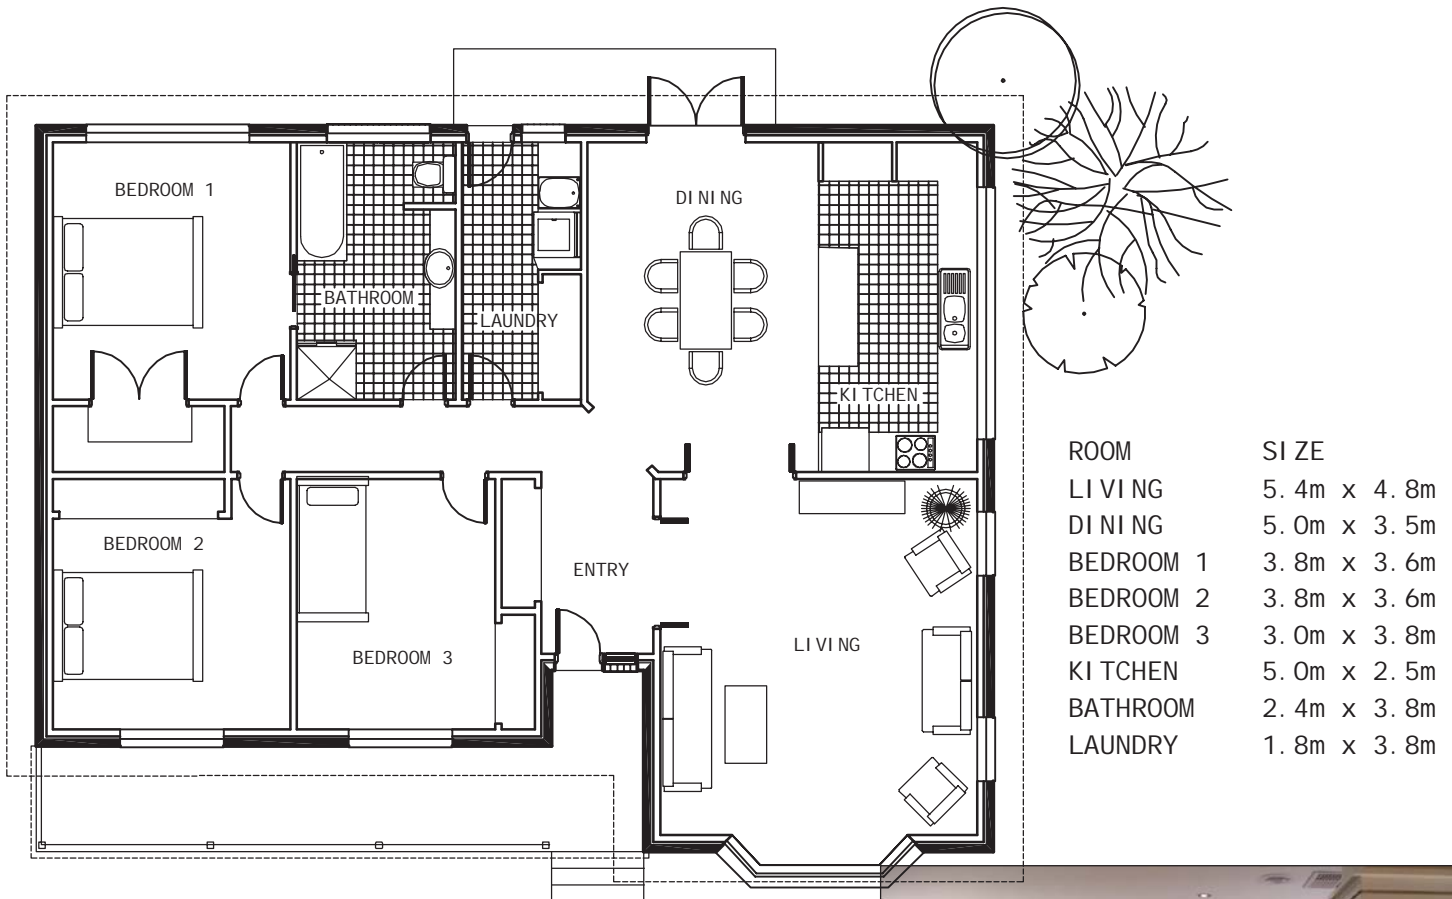

Brentwood

D'well
designed well, delivered well

D'well Homes
1/92 Central Ave
Derwent Park
Tasmania 7009

Ph: 03 62 72 1911
FAX: 03 62 72 0611

Dimensions	Sq. m.	Squares
Floor area	144 sq m	15.49 sqs
Porch	16 sq m	1.72 sqs
Total Area	160 sq m	17.21 sqs