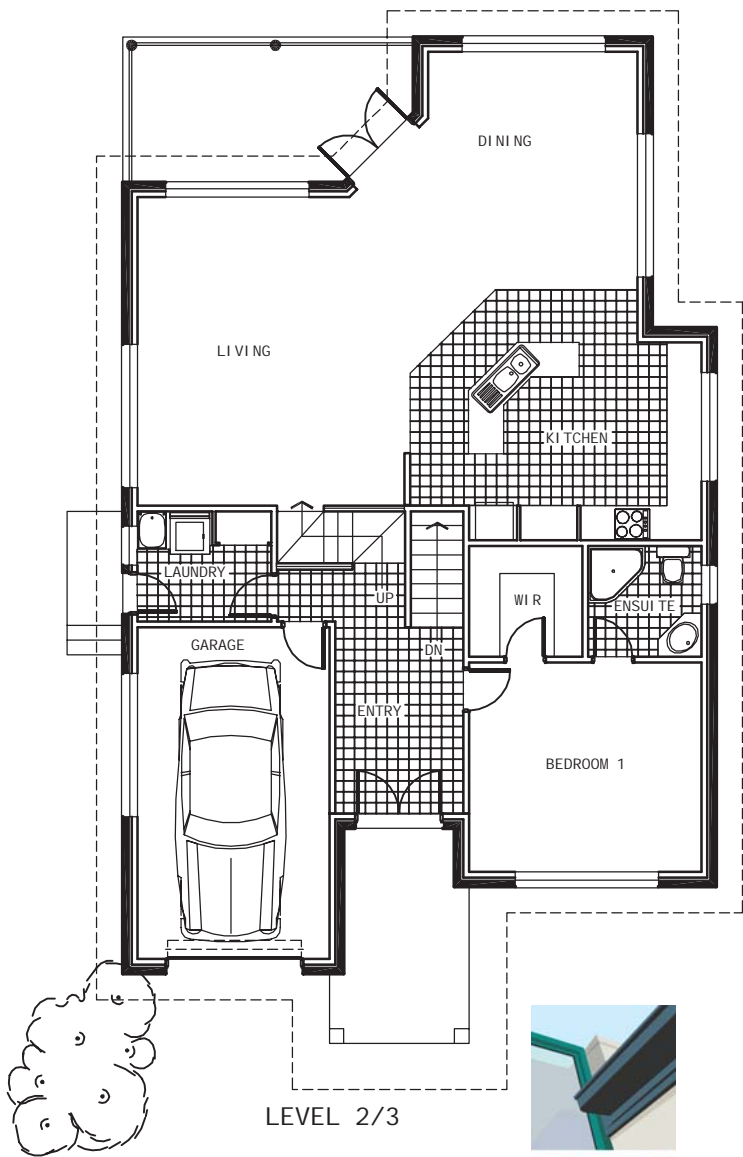

Dimensions	Sq. m.	Squares
L1/2 Floor area	135 sq m	14.53 sqs
L3 Floor area	68 sq m	7.32 sqs
Total area	203 sq m	21.85 sqs

D'well
 designed well, delivered well
 D'well Homes
 1/92 Central Ave
 Derwent Park
 Tasmania 7009
 Ph: 03 62 72 1911
 FAX: 03 62 72 0611