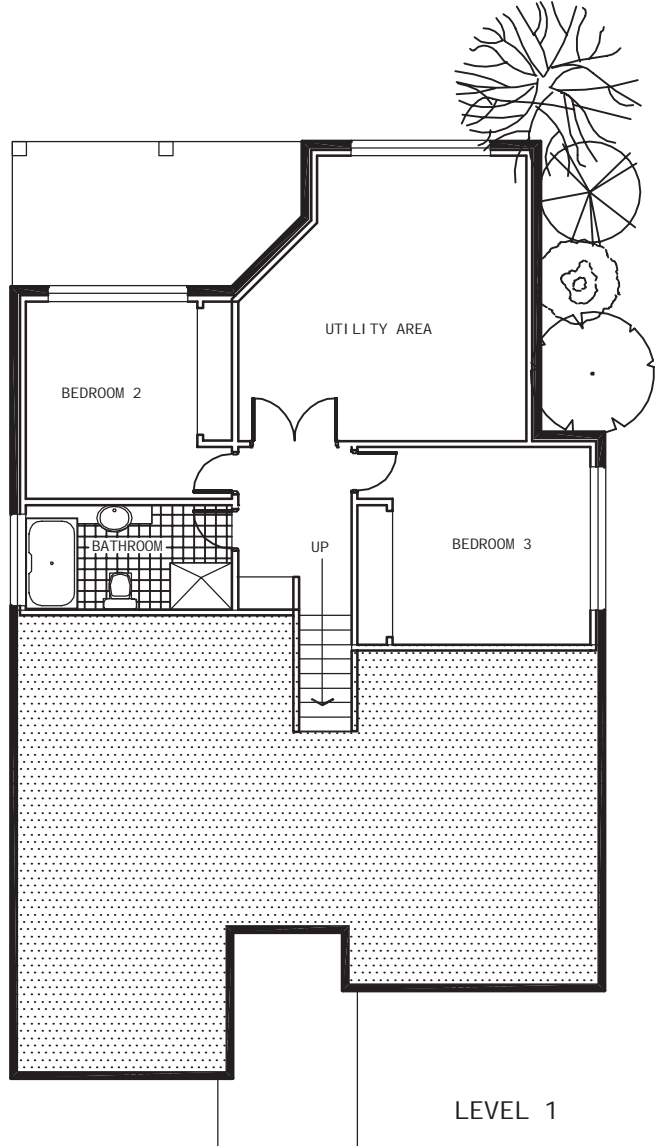

Dimensions	Sq. m.	Squares
L1/2 Floor area	135 sq m	14.53 sqs
L3 Floor area	68 sq m	7.32 sqs
Total area	203 sq m	21.85 sqs

D'well
 designed well, delivered well
 D'well Homes
 1/92 Central Ave
 Derwent Park
 Tasmania 7009
 Ph: 03 62 72 1911
 FAX: 03 62 72 0611